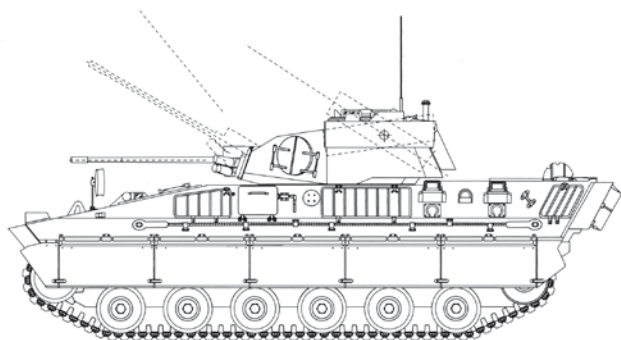

DARDO FAMILY

Crew	3 + 6
Main Weapon	Oto Melara HITFIST ° 25 mm KBA TURRET
Secondary	1 x 7.62 NATO M.G.
Smoke Grenade	8 X 80 mm launchers
F.C.S.	Turret electrical, stabilized drives and ballistic computer Gunner: D/N Thermal Sight, L.R.F. Commander: 6 episopes + gunner IRT repetition monitor optional: Panoramic Stabilized Sight
Protection	Ballistic aluminium alloy and add on armour NBC system and integrated air conditioner Anti explosion and Fire Fighting System
Mobility	Laser Warning Device
Weight	Engine IVECO V6 MTCA diesel (520Hp), ZF LSG 1500 4-speed automatic transmission, max speed >70 km/h, Disk brake, trailing arms with torsion bar springs suspension 23 tons in combat order